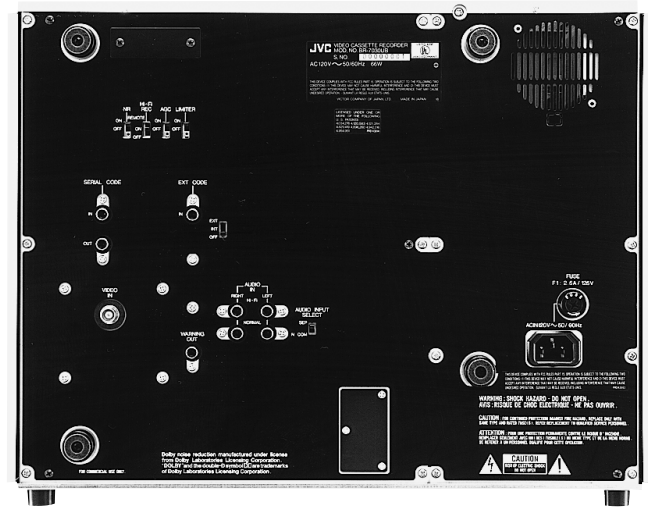

# 3 in 1 Hi-Fi VHS Duplicator

## BR-7030UB REC ONLY

79

- 3 in 1 design for three-way saving (in space, energy and peripheral equipment costs)
- Record-only chassis for superior quality
- Built-in self diagnostic warning system
- Dolby\* B noise reduction for normal audio
- RCA serial remote control IN/OUT loop-through connectors
- Three 5000-hour meters
- The optional SA-K14U ID code board
- Front panel test points with recorder unit selectors
- Three large REC indicators
- Warning output connector

"Dolby" and the double-D symbol  are trademarks of Dolby Laboratories Licensing Corporation.

Remote Controller Required

| GENERAL                   |   |
|---------------------------|---|
| Format:                   | VHS (SP)  |
| Tape width:               | 12.65 mm (1/2 inch)   |
| Tape speed:               | 33.35 mm/s (SP mode)  |
| Recording time:           | 120 minutes (with T-120 cassette)                                 |
| Fast forward/rewind time: | Less than 4.0 min. (with T-120 video cassette)                    |
| Operating temperature:    | 5°C to 40°C (41°F to 104°F)                                       |
| Storage temperature:      | -20°C to 60°C (-4° F to 140°F)                                    |
| Ambient humidity:         | 30% to 80%  |
| Power consumption:        | 66 watts  |
| Power requirements:       | AC 120V ~, 50/60 Hz   |
| Dimensions:               | 430 (W) x 345 (H) x 485 (D) mm<br>(16-15/16" x 13-5/8" x 19-1/8") |
| Weight:                   | 30 kg (67 lbs.)   |